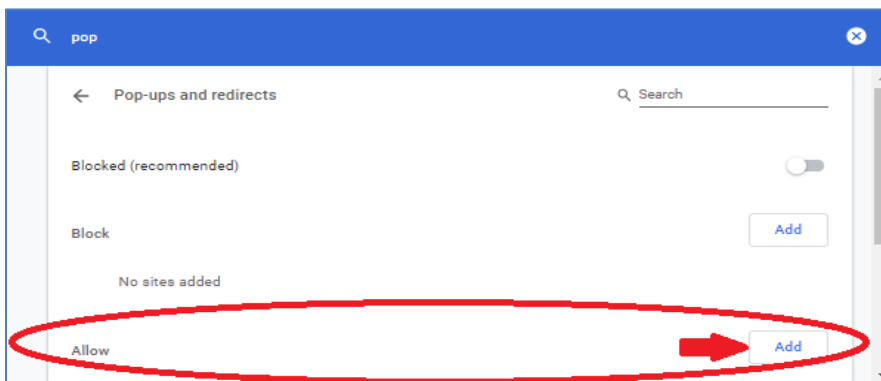

You need to add a rule in the Allow section to allow pop-ups from Truman servers. Click on the 'Add' button.