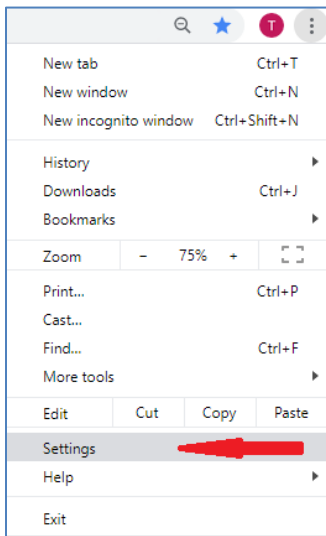

Allowing Pop-ups from Truman Servers in Chrome

In Chrome, select the three vertical dots at the top on the right side:

Next select Settings near the bottom of the pop up menu:

From the Setting page, click on the search icon on the right side of the Settings title bar.

In the search bar enter "pop" for pop-up blocker. Next the menu that contains the pop-up settings will be indicated with a yellow highlighted "pop" box pointing at the menu. This menu is the "Site Settings" menu. Click on it.